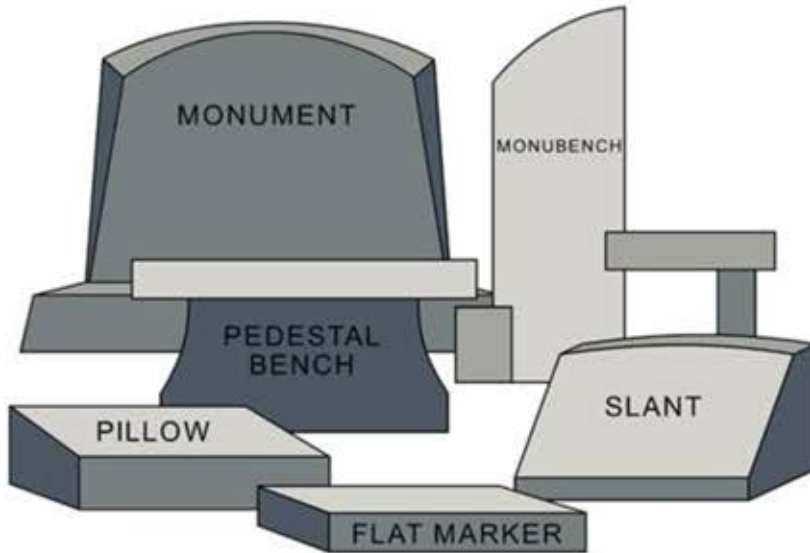

## MEMORIAL TYPE / SIZE

### What Type of Granite Memorial?

- Flush grass marker, upright monument, bench, slant, or monubench
- The type of memorial may be determined by cemetery requirements

### What Size of Granite Memorial?

- Are there cemetery (or space) requirements regarding length, width or height?
- Are you looking for a monument for one person or will there be other names on this memorial?
- Will this memorial cover just one grave or more than one grave?